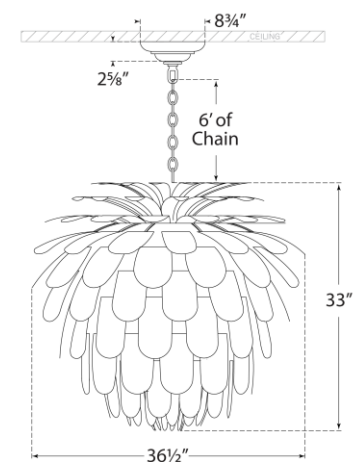

SPEC SHEET

Cynara Grande Chandelier

Item # CHC 5158WHT/G

Designer: Chapman & Myers

Height: 33"

Width: 36.5"

Canopy: 8.75" Round

Finishes: BSL, G, MBK/G, WHT/G

Socket: 6 - E12 Candelabra

Wattage: 6 - 40 C

©EFC DESIGNS

Top View

Side View